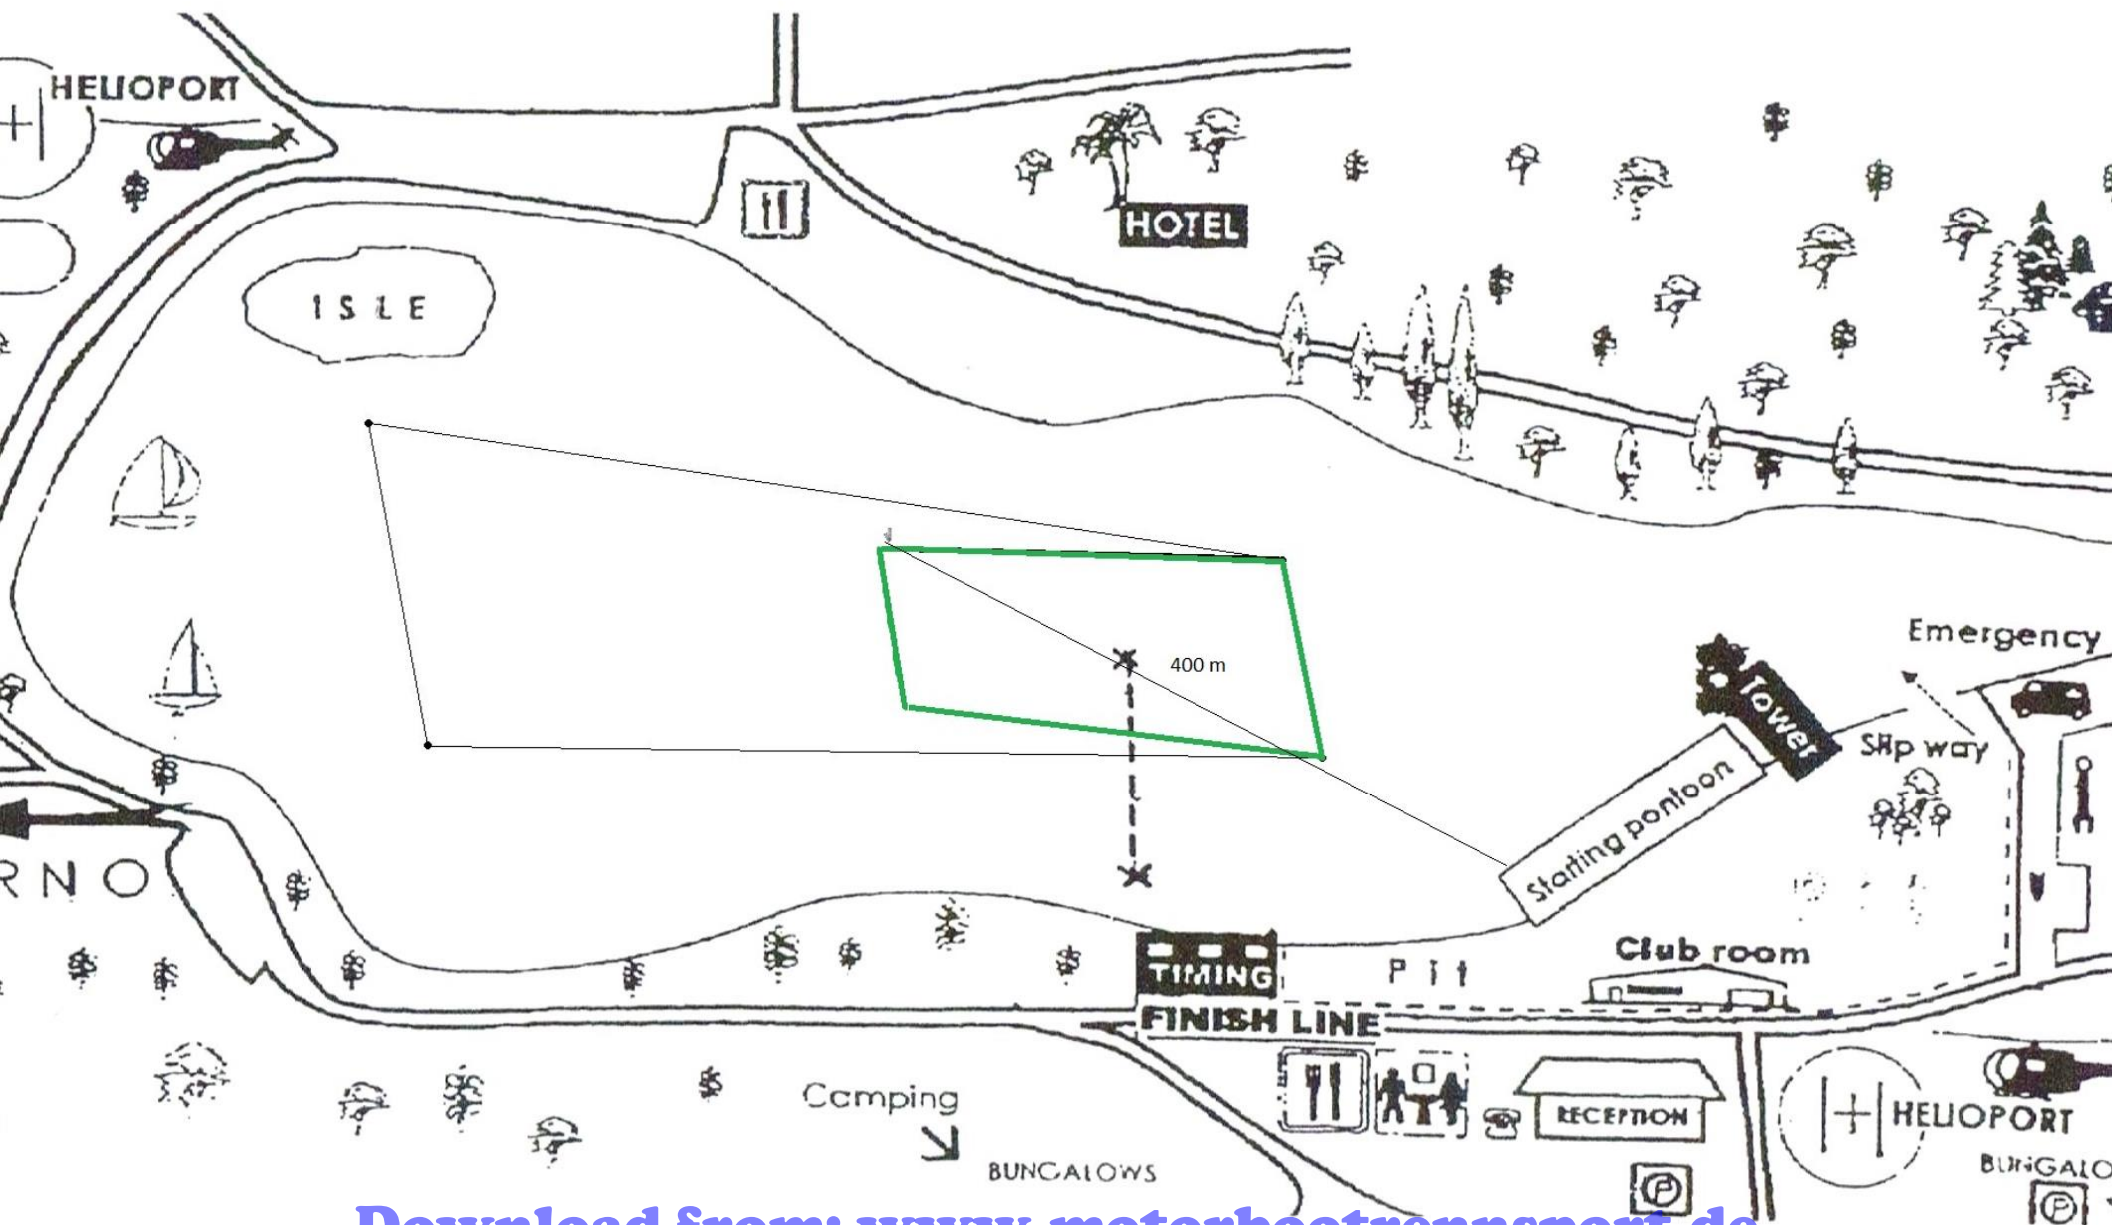

# JEDOVNICE – OLŠOVEC LAKE

## Course Map 1900 m RACING CIRCUIT

Download from: [www.motorbootrennsport.de](http://www.motorbootrennsport.de)